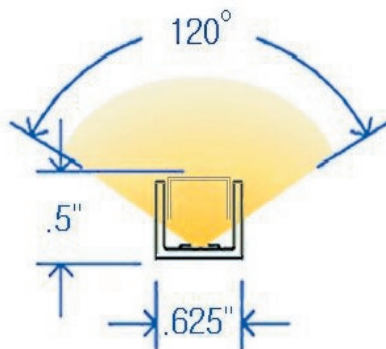

RIGID LED ARRAY

APPLICATIONS:

**Exterior
Wall Wash
Toe Kick
Under Counter
Handrails**

**Dimmable
120 Degree
Mounting Options**

Low Voltage

**ETL Listed Wet
Location**

61 Month Warranty

The RLX500 is linear LED lighting in a rigid, lowprofile, aluminum extrusion. It is encased in optically clear silicone for complete weather protection.

Available in custom Lengths from 6 inches to 8 feet.

Low to No maintenance LED fixture.

Specifications

Light Source	High-brightness LED (275 lumens per ft @ 3000k)
LED Life (L70)	50,000 hours average*
Input Voltage	24 VDC
Power Consumption	4Watts per ft
Color Temperature	2700k, 3000k, 3500k or 4000k
CRI	90 Typical
Beam	120 Degrees
Material	6061-T6 Aluminum
Fasteners	Stainless steel hardware
Standard Mounting	3 bracket options or 3m 2 side tape
Operating Temperature	-31F to 122F (-35C to 50C)
Listings	ETL listed to UL Standard 8750 CSA C22.2 No. 250.10

*LED life is defined as the time to 70% lumen maintenance (L70)

A

B

C

Ordering Guide

COLOR TEMP	INSTALL BRACKET	FINISH	INPUT VOLTAGE	WATTAGE	LENGTH
RLX500			24 VDC	4W PER FT	
2700K 3000K 3500K 4000K 5000K	NONE/TAPE A B C	BRONZE BLACK WHITE OTHER (RAL) NATURAL			6" TO 96" (2" INCREMENTS)