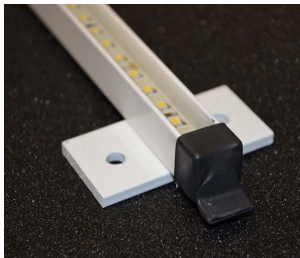

RIGID LED ARRAY

APPLICATIONS:

**Exterior
Wall Wash
Toe Kick
Under Counter
Handrails**

**Dimmable
120 Degree
Mounting Options**

Low Voltage

**ETL Listed Wet
Location**

61 Month Warranty

The RLX500 is linear LED lighting in a rigid, lowprofile, aluminum extrusion. It is encased in optically clear silicone for complete weather protection.

Available in custom Lengths from 6 inches to 8 feet.

Low to No maintenance LED fixture.

Specifications

Light Source	High-brightness LED (275 lumens per ft @ 3000k)
LED Life (L70)	50,000 hours average*
Input Voltage	24 VDC
Power Consumption	4Watts per ft
Color Temperature	2700k, 3000k, 3500k or 4000k
CRI	90 Typical
Beam	120 Degrees
Material	6061-T6 Aluminum
Fasteners	Stainless steel hardware
Standard Mounting	3 bracket options or 3m 2 side tape
Operating Temperature	-31F to 122F (-35C to 50C)
Listings	ETL listed to UL Standard 8750 CSA C22.2 No. 250.10

*LED life is defined as the time to 70% lumen maintenance (L70)

A

B

C

Ordering Guide

COLOR TEMP	INSTALL BRACKET	FINISH	INPUT VOLTAGE	WATTAGE	LENGTH
RLX500			24 VDC	4W PER FT	
2700K 3000K 3500K 4000K 5000K	NONE/TAPE A B C	BRONZE BLACK WHITE OTHER (RAL) NATURAL			6" TO 96" (2" INCREMENTS)