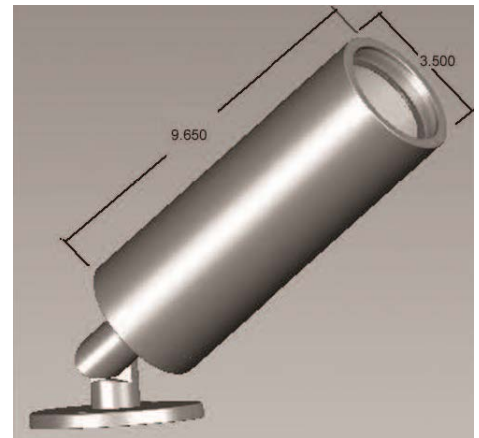

**The CL1000-B
Large LED Bullet**

**APPLICATIONS:
Landscape
Tree/Foliage, Path
Wall Wash, Flag
Statuary Lighting**

**High brightness COB
Multiple Power Options
Multiple Beam
Spread Options
120/277VAC**

**ETL Listed Wet
Location**

61 Month Warranty

COMPATIBLE PRODUCTS

Specifications

Light Source	High-brightness LED (2000 Lumens @ 3500k, 21 Watts)
LED Life (L70)	50,000 hours average*
Input Voltage	120-277VAC
Power Consumption	15, 21, 25
Color Temperature	2700k, 3000k 3500k or 4000k
CRI	90 Typical
Optic	Interchangable Reflective Lens
Material	6061-T6 Aluminum
Fasteners	Stainless steel hardware
Standard Mounting	PVC Post and ABS Cap
Operating Temperature	-31F to 122F (-35C to 50C)

*LED life is defined as the time to 70% lumen maintenance (L70)

Ordering Guide

Dimensions

	COLOR TEMP	OPTIC	FINISH	INPUT VOLTAGE	WATTAGE	OPTICS FILTER	INSTALL CONDITION
CL1000-B	2700K 3000K 3500K 4000K	NARROW MEDIUM WIDE	BRONZE BLACK WHITE OTHER (RAL) NATURAL	120 VAC 277 VAC	15 W 21W 25W	CLEAR SOFT FOCUS HEX	POWER POST CONCRETE BASE MOUNT PLATE