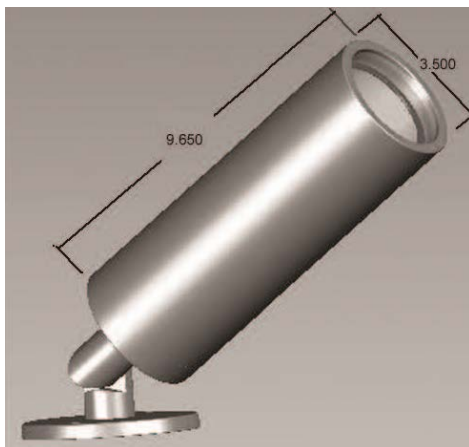

**The CL1000-B
Large LED Bullet**

**APPLICATIONS:
Landscape
Tree/Foliage, Path
Wall Wash, Flag
Statuary Lighting**

**High brightness COB
Multiple Power Options
Multiple Beam
Spread Options
120/277VAC**

**ETL Listed Wet
Location**

61 Month Warranty

COMPATIBLE PRODUCTS

Specifications

Light Source	High-brightness LED (2000 Lumens @ 3500k, 21 Watts)
LED Life (L70)	50,000 hours average*
Input Voltage	120-277VAC
Power Consumption	15, 21, 25
Color Temperature	2700k, 3000k 3500k or 4000k
CRI	90 Typical
Optic	Interchangable Reflective Lens
Material	6061-T6 Aluminum
Fasteners	Stainless steel hardware
Standard Mounting	PVC Post and ABS Cap
Operating Temperature	-31F to 122F (-35C to 50C)

*LED life is defined as the time to 70% lumen maintenance (L70)

Ordering Guide

Dimensions

	COLOR TEMP	OPTIC	FINISH	INPUT VOLTAGE	WATTAGE	OPTICS FILTER	INSTALL CONDITION
CL1000-B	2700K 3000K 3500K 4000K	NARROW MEDIUM WIDE	BRONZE BLACK WHITE OTHER (RAL) NATURAL	120 VAC 277 VAC	15 W 21W 25W	CLEAR SOFT FOCUS HEX	POWER POST CONCRETE BASE MOUNT PLATE