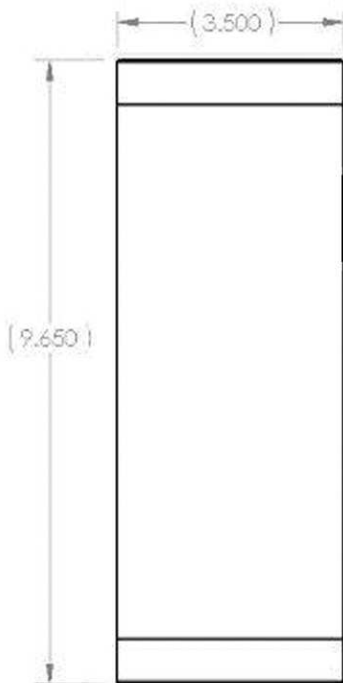

Ceiling Mount Downlight

- High Brightness COB Source
 - Machined 6061 Aluminum
 - Indoor / Outdoor
- Designed For Wet Locations
 - Multiple Beam Spreads
 - Multiple Power Options
 - Input: 100-277Vac
- Light Output: >1700lm@21W, 5000K Typical
- Operating Temp: -35C to 50C
 - 61 Month Warranty