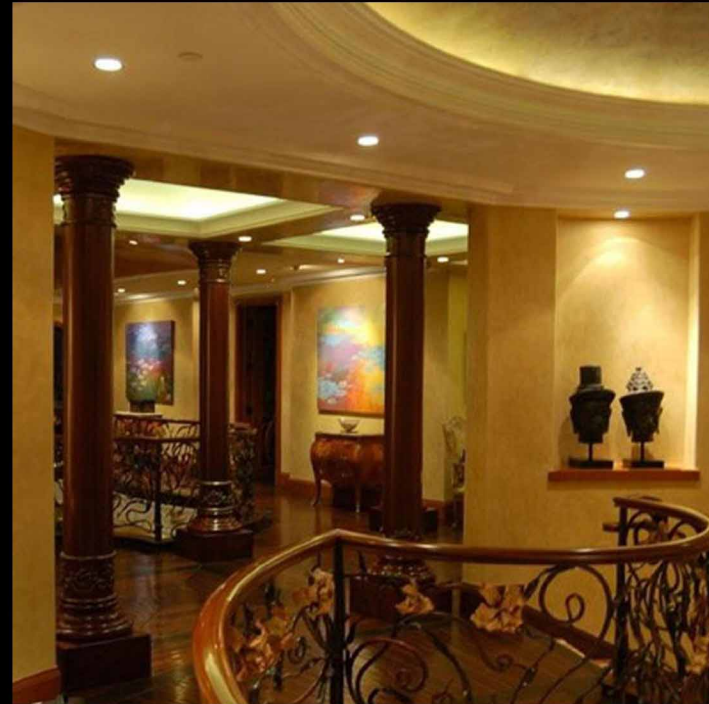

FLX100

— THE LED COMPANY

160 McCormick Avenue, Costa Mesa, CA 92626

www.ledcohome.com